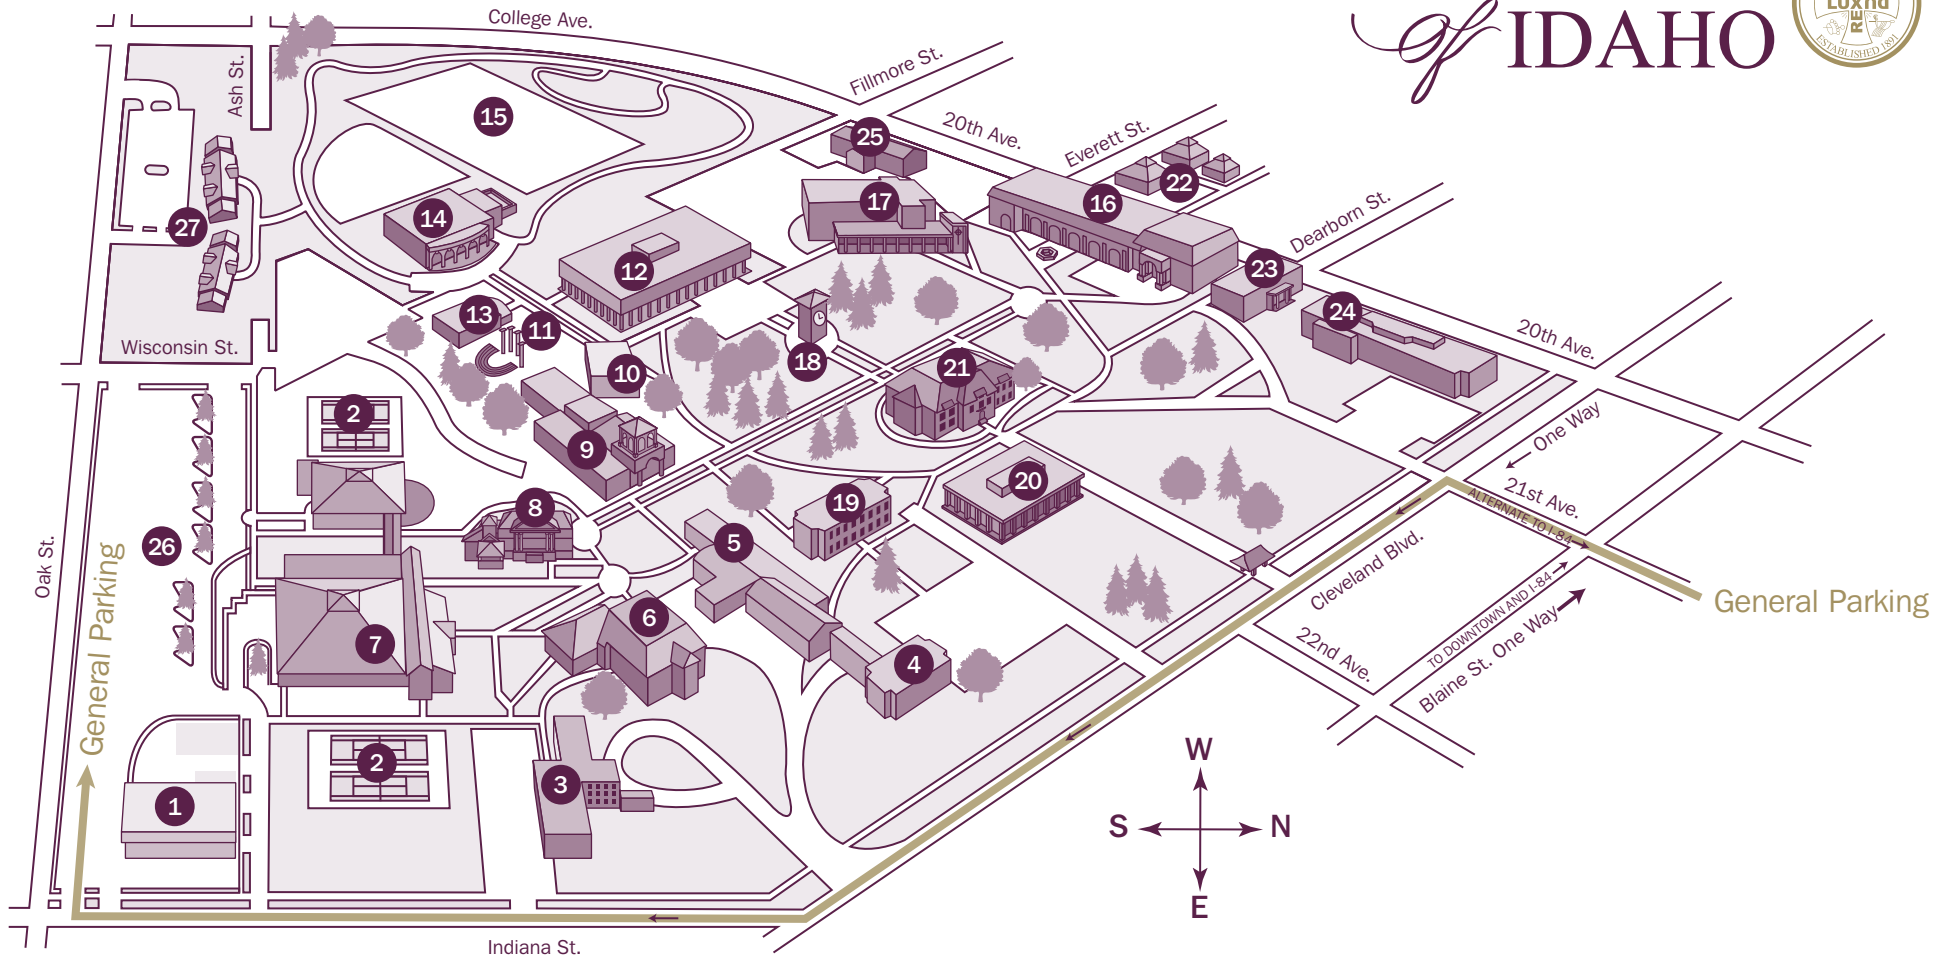

# THE COLLEGE of IDAHO

1 Facilities Department	11 Centennial Amphitheater	18 Morrison Quadrangle & Clock Tower
2 Tennis Courts	12 William Judson Boone Hall / Orma J. Smith Museum	19 Finney Hall
3 Anderson Hall	Whittenberger Planetarium	20 N.L. Terteling Library
4 Simplot Hall	William M. Tucker Herbarium	21 Sterry Hall
5 Simplot Dining Hall	13 Covell Hall	22 President's Residence
6 Kathryn Albertson International Center	14 McCain Student Center	23 Voorhees Hall
7 J.A. Albertson Activities Center	15 Symms Athletic Field	24 Hayman Hall
8 Blatchley Hall / Rosenthal Art Gallery	16 Langroise Center for Performing & Fine Arts	25 TEACH Center
9 Hendren Hall / Office of Admission	17 Jewett Auditorium & Chapel	26 Special Events Parking
10 Strahorn Hall		27 The Village Apartments